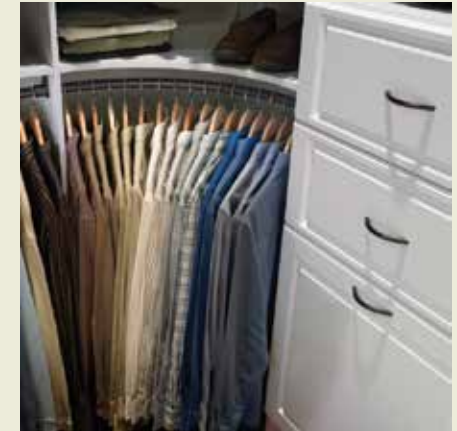

3/4" shelves and panels

White 24" deep system

Oil Rubbed Bronze finish

Laundry hamper

Bent wire chrome handle

Corner shelf and radius bar and handles featuring Oil Rubbed Bronze finish

Accessories

Crescent chrome handle