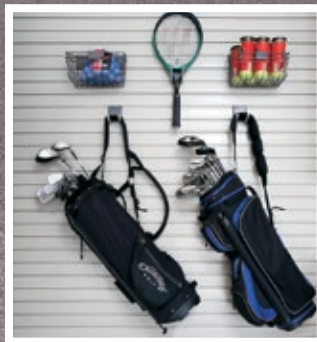

(Right) Extra deep cabinets with no center divider makes storing large items easy.

**SIMPLY
ORGANIZED**

GARAGE SOLUTIONS

To protect your belongings from water, pests and debris, our garage cabinets are securely anchored to the wall creating a “floating” cabinet. Easily hose down your garage floors without damaging cabinets or baseboards. Rust-proof feet are also available.